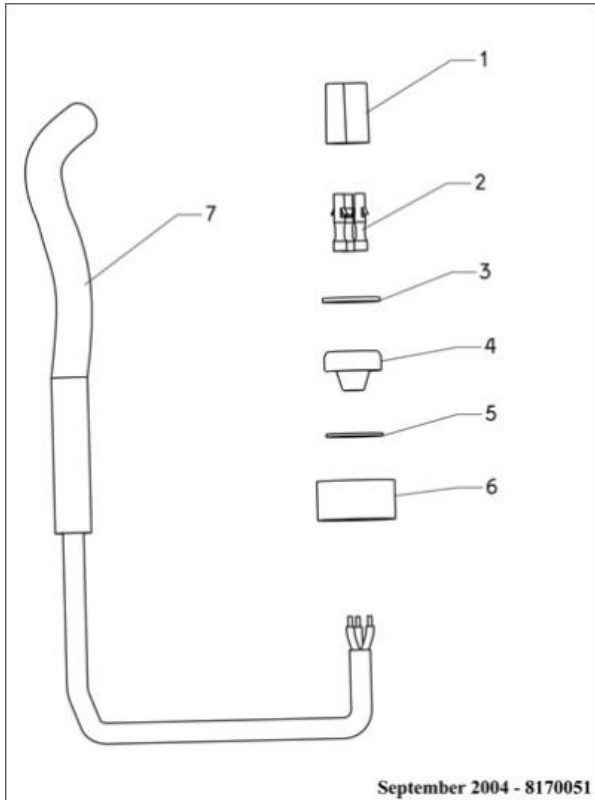

DOLPHIN M600 EU

#01 (retrofit for cable con. 2015)